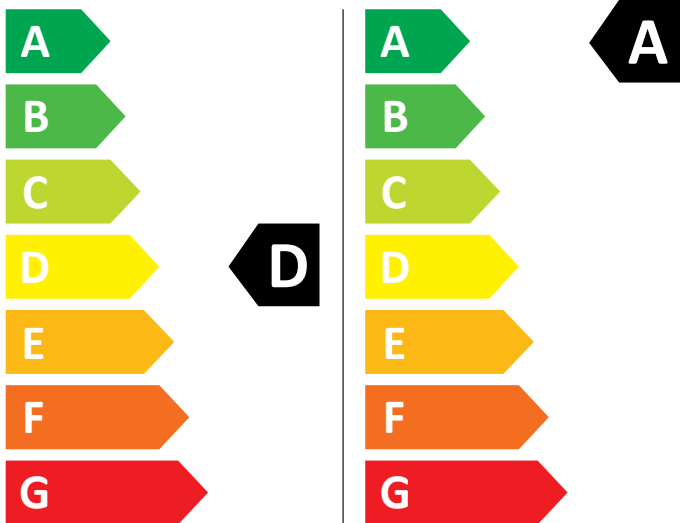

# ENERG

GORENJE

WDSI85A

266 kWh / 100

47 kWh / 100

5,0 kg

8,0 kg

80 L